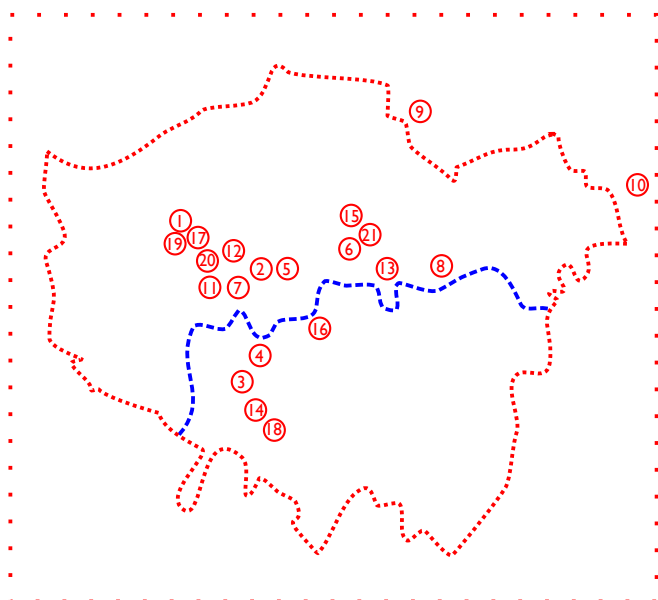

ACAVA OPEN STUDIOS

Our artists open their studios to the public on weekends throughout September and October 2015 in London and Essex.

5 & 6 Sept
Hadleigh Old Fire Station

12 & 13 Sept
Stewkley House

19 & 20 Sept
Blechynden Street
Cannizaro Studios

26 & 27 Sept
Cannizaro Studios
Collective Studios
Colville Road
Cremer Street
Lombard Road
Mare Street
Phipps Bridge

3 & 4 Oct
Barham Park Studios
Gatehouse Arts
Hythe Road
Vyner Street

10 & 11 Oct
Hetley Road
Limehouse Studios
Park Royal Studios
Vale Grove

24 & 25 Oct
Faroe Road
Flying Angel
Nine Elms Studios

1. Barham Park Studios

3/4 Oct 12-6pm
*R 2 Oct 6-9pm

660 Harrow Rd, HAO
2HB / Tube: Sudbury
Town / Rail: Sudbury &
Harrow Rd / Bus: 18,
92, 182, 204, 245,
N18, H17

Alison Baptiste
Lisa Bjorkstrand
Jan Couetts
Sohrab Crews
Bruno di Mario
Ali Jabbar
Helen James
Alaa Jimaa
David Lauder
Yvonne Miller
Peter Millhouse
Celine Modzelewska
Sebastian Muscio
Lucy Price
Esther Ramnath
Beryl Robinson
Jean Stockwell
Peter Suchin
Kenneth Topp

2. Blechynden Street

19/20 Sept 12-6pm
*R 18 Sept- 6-9pm

54 Blechynden Street
W10 6RJ
Tube: Latimer Road
Bus: 295, 316

Epoch Beech
Tom Benson
Day Bowman
Denise Bryan
Clare Burnett
David Critchley
Angela de la Cruz
Lisa Dredge
Trevor Flynn
Sam McEwan
Colette Morey de
Morand
Harroob Mullick
Midori Nishizawa
Dido Powell
Bridget Riley
Livia Rolandini
Marisa Rueda
Joanna Sands
Brian Sayers
Gabrielle Seymour

3. Cannizaro Studios

19/20, 26/27 Sept
12-6pm

The Potting Sheds
Wimbledon Common
SW19 4UE
Tube/Rail: Wimbledon
Bus: 93

Barbara Aldridge
Susan Berry
Sally Booth
Ben Gibbon
Moira Jarvis
Deana Lee
Tim Norris
Julian Rena

4. Collective Studios

26/27 Sept 12-6pm

7-9 Church Row,
Wandsworth Plain
SW18 1ES
Rail: Wandsworth
Town
Tube: East Putney
Bus: 37, 39, 87, 156,
170, 220, 270, 63

Birgitte Aasen
Nathan Birchenough
Victoria Brown
Nicholas Brown
Charlie Day
Paula Day
Margaret Duston
Freya Gabie
Robin Gardiner
Charlie Heynike
Georgia Kay-Jagusch
Ursula Kelly
Anna Kiff
Mark Nader
Susie Nathanson
Savvas Papasavva
Kathy Taylor
Joseph Ward

5. Colville Road

26 Sept 1-6pm
27 Sept 12-6pm
*R 24 Sept 5-8.30pm

11 Colville Road
W3 8BL
Tube: Acton Town,
Chiswick Park
Rail: South Acton
Bus: 440

Emiko Aida
Pauline Antram
Miklos Bansaghi
Susan Bazin
Julie Brixley Williams
Orlanda Broom
Ben Buchanan
Suchi Chidambaram
Frooza Clarke
Paul Dixon
Damian Griffiths
Sally Shruballs
Eyedetic

6. Cremer Street

26/27 Sept 12-6pm
*R 24 Sept 6-9pm

1-15 & 17-25 Cremer
Street E2 8HD
Rail: Hoxton, Liverpool
Street
Tube: Old Street
Bus: 149, 242, 243,
67, 26, 48, 55

1-15 Cremer St:
Michael Ajerman
Eric Akoto
Sarah Allen
Josephine Bacon

Rebecca Birch
Alfonso Borrigan
Nick Botting
Liam Buckley
Tatiana Butter
Ameena Callender
Annalisa Catelli
Lee Chapman
John Clayman
Thomas Cuckle
Pippa Davismoon
Elizabeth Eamer
Oliver Evans
Simeon Nelson
Deej Alison Fabyc
Sonke Faltini
Nicolas Feldmeyer
Maria Garcia
Lucy Gent

Anta Germane
Liga Gintere
Robert Glowacki
David Hall
Julia Hamilton
Sidsel Hansen
Andrew Healy
Jo Holland
Jeremy Hutchison
Yumi Ito
Masako Iwamoto
Victor Jakeman
Rachel Jones