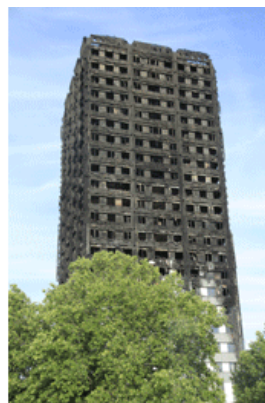

Grenfell Tower Disaster

ACAVA's Blechynden studios and headquarters, 80 yards from the catastrophic Grenfell Tower inferno, is scattered with floating black debris, but undamaged.

It is behind the police cordon and we have been unable to enter our building until today, Thursday. Only those working there will be admitted at present and there is no access for vehicles, visitors are advised to phone for a update next week.

Update 20th June 2017

The office has now re-opened to visitors

[Back to news](#) [1]

Source URL: <https://www.acava.org/news/grenfell-tower-disaster#comment-0>

Links

[1] <https://www.acava.org/news>

Header image: